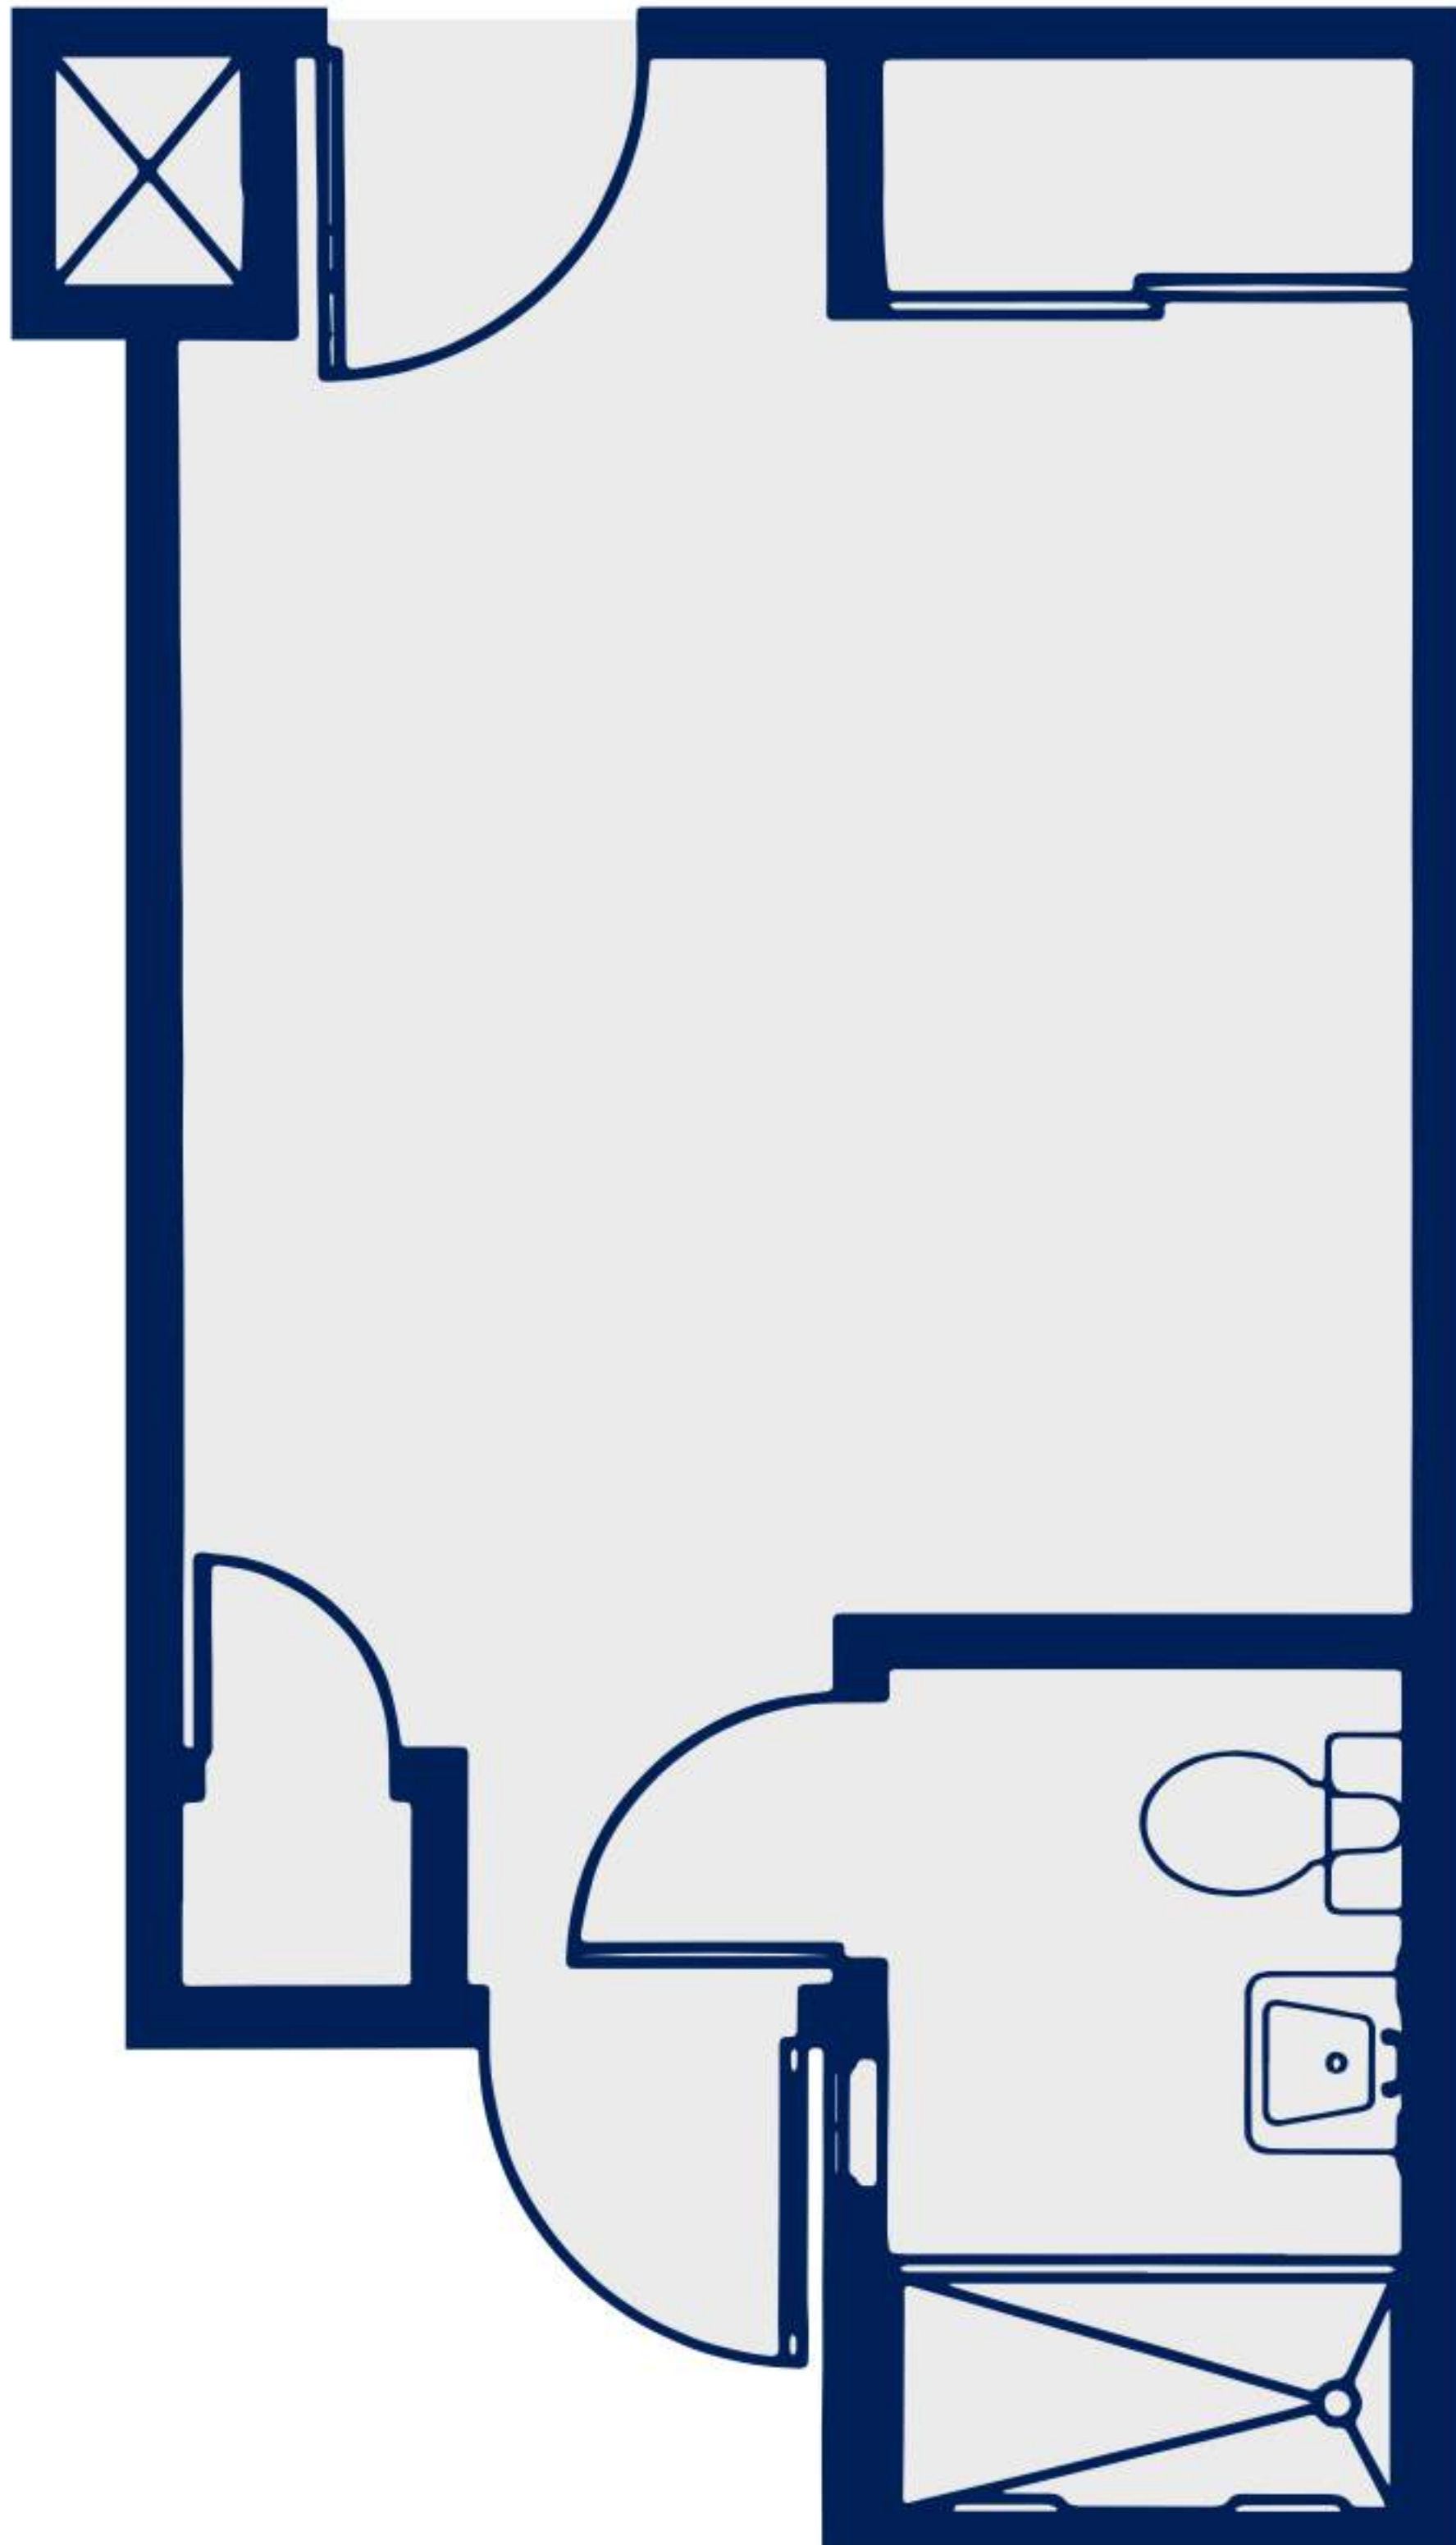

STUDIO FLOOR PLAN

Private Studio Apartment

- Private studio apartment with private bathroom
- Vigil monitoring system
- Easily accessible showers
- Individually controlled heating and air-conditioning
- Patio with secured door
- Wi-Fi
- Basic cable package

WELBROOK[™]

Santa Monica